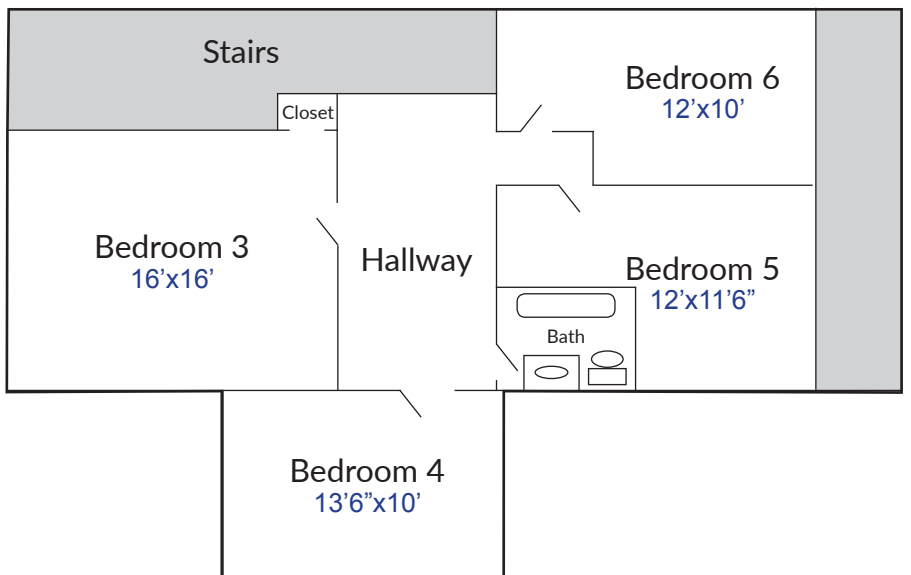

Floor Plans & Dimensions

750 Fancher Street

1st Floor

2nd Floor

248-408-4020

lesthomaspct@gmail.com

318 N. Lapeer Road Oxford, MI | 48371

www.lthomasproperties.com