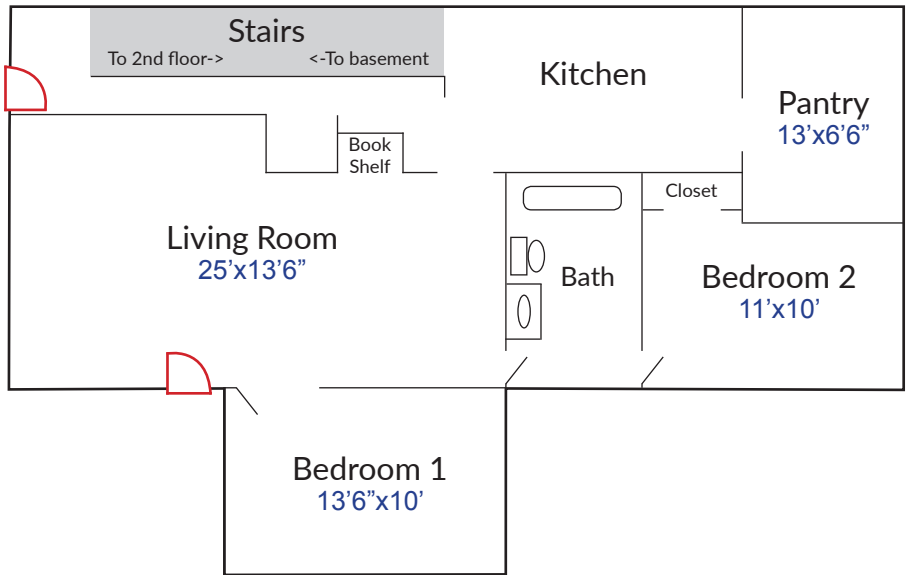

Floor Plans & Dimensions

750 Fancher Street

1st Floor

2nd Floor

248-408-4020

lesthomaspct@gmail.com

318 N. Lapeer Road Oxford, MI | 48371

www.lthomasproperties.com